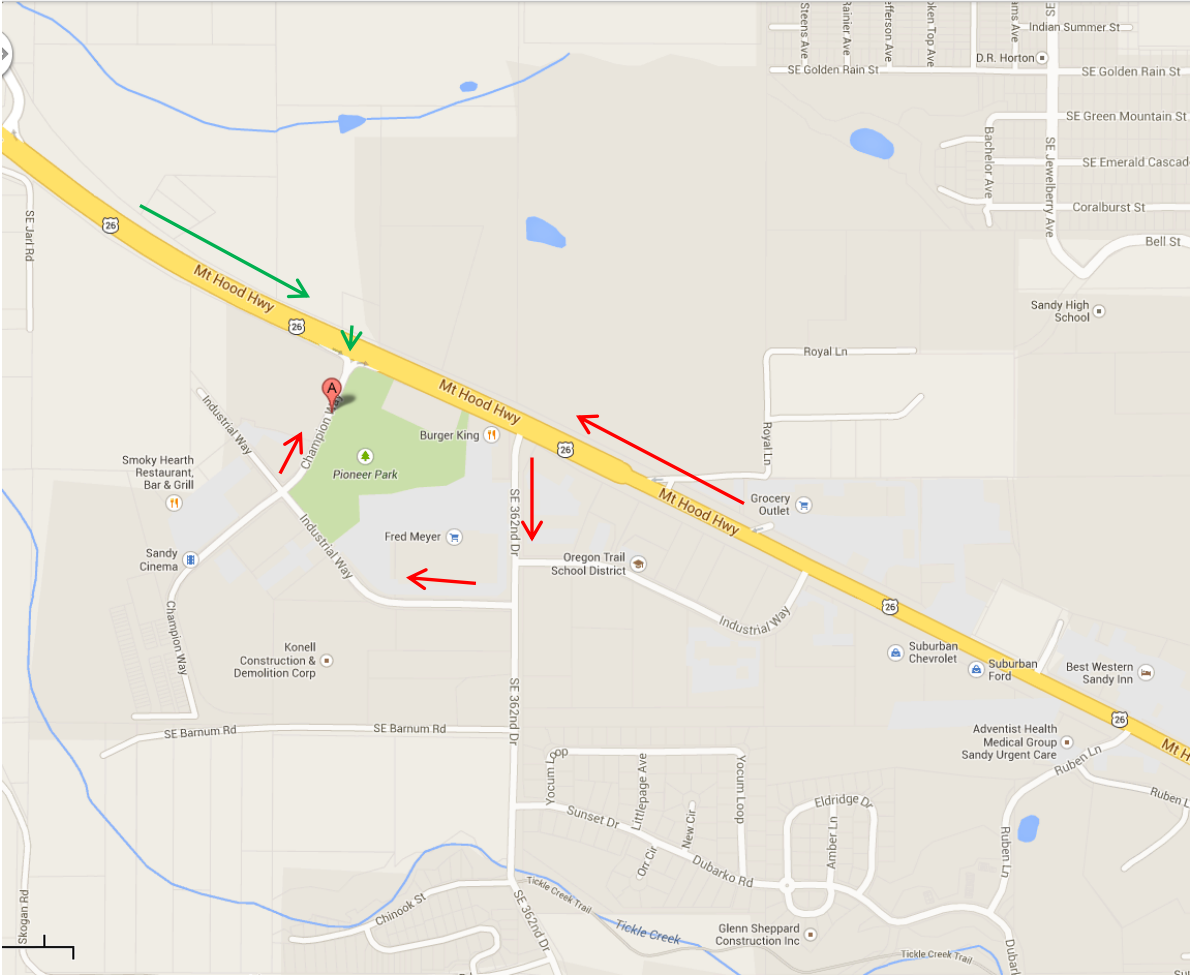

Mt. Hood National Forest Headquarters - Sandy, Oregon

16400 Champion Way
Sandy, OR 97055

Sandy, Oregon

Mt. Hood Best Western

37465 Hwy 26

Sandy, OR

503-668-7100

<http://www.mthoodbestwestern.com/index.html>

Gresham, Oregon

Days Inn and Suites Gresham

24124 Southeast Stark Street

Gresham, OR 97030

(800) 615-3107

Holiday Inn Portland/Gresham

2752 Southeast 242nd Drive

Gresham, OR 97030